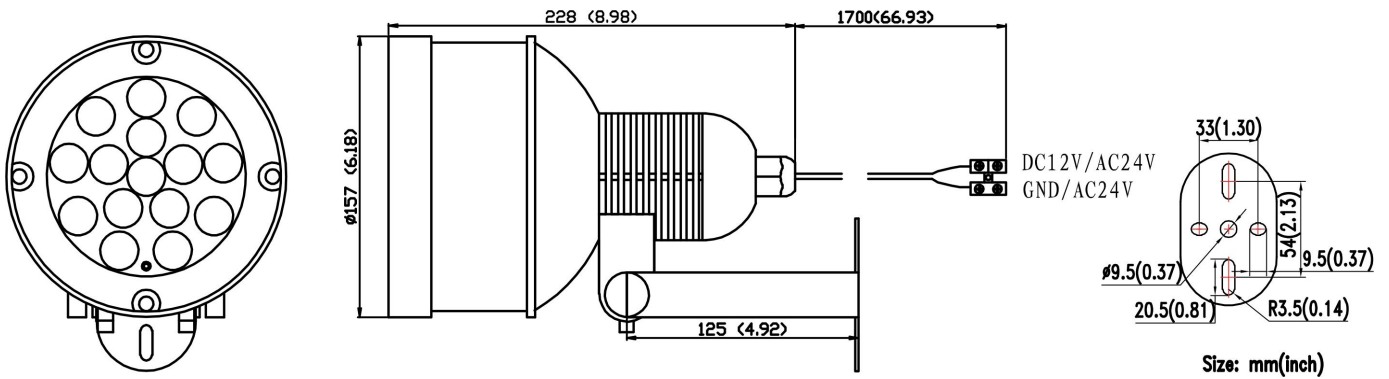

INFRARED LED ILLUMINATOR

● ITEM NO.: LIR-IS88

● FEATURES

1. Fashion metal cylinder case, IP66
2. Build-in 15 PCs Super High Power IR LED
3. Auto switch on while under 10Lux by CDS
4. IR effective degree: 130° (Outdoor)
5. IR effective distance: 60M (196.9ft) (Outdoor)
6. Dual Power : DC12V/AC24V
7. Indoor and outdoor use, IP66 waterproof
8. Dimension: $\phi 157 \times 228$ mm (for metal cylinder)

● PACKING

- | | |
|---------------------------|----|
| 1. Illuminator | X1 |
| 2. User Manual | X1 |
| 3. Screw | X4 |
| 4. Metal-Conical-Anchor | X4 |
| 5. Hexagonal Wrench | X1 |
| 6. Mounting drawing paper | X1 |

● SPECIFICATIONS

ITEM	LIR-IS88
IP Rating	IP66
Type	Outdoor
Luminaire	850nm Super High Power LED
Angle	130°(Outdoor)
Emissive Power	15W
Outdoor Distance	60M (196.9ft) (Outdoor)
Control	CDS/10Lux
Power supply	DC12V \pm 10%/AC24V \pm 10%
Current Consumption	DC1200mA/ AC950mA(Max)
Dimension	$\phi 157 \times 228$ mm (6.18" \times 8.97")
Weight	2330g (82.2oz)
Storage Temperature	-30~+60°C (-22~+140°F)
Operating Temperature	-30~+40°C (-22~+104°F)