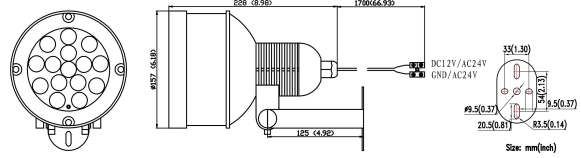

## ● FEATURES

1. 1. Fashion metal cylinder case, IP66
2. Build-in 15 PCs Super High Power IR LED
3. Auto switch on while under 10Lux by CDS
4. IR effective degree: 40 °(Outdoor)
5. IR effective distance: 180M (590.2ft) (Outdoor)
6. Dual Power : DC12V/AC24V
7. Indoor and outdoor use, IP66 waterproof
8. Dimension: ø157x 228mm (for metal cylinder)

## ● SPECIFICATIONS

ITEM	LIR-IC88
IP Rating	IP66
Type	Outdoor
Luminaire	850nm Super High Power LED
Angle	40°(Outdoor)
Emissive Power	15W
Outdoor Distance	180M (590.2ft) (Outdoor)
Control	CDS/10Lux
Power supply	DC12V±10%/AC24V±10%
Current Consumption	DC1200mA/ AC950mA(Max)
Dimension	ø157×228mm (6.18"×8.97")
Weight	2330g (82.2oz)
Storage Temperature	-30~+60°C (-22~+140°F)
Operating Temperature	-30~+40°C (-22~+104°F)