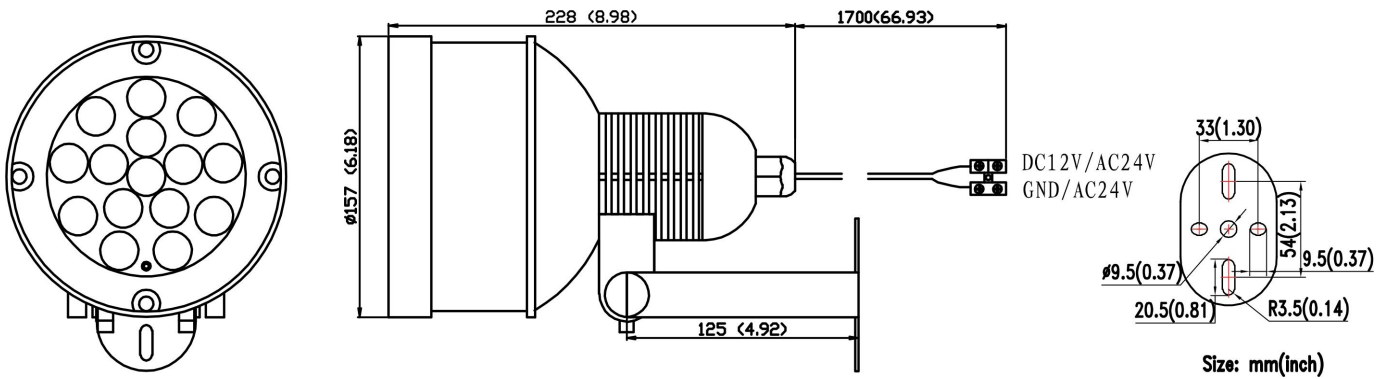

INFRARED LED ILLUMINATOR

● ITEM NO.: LIR-IB88

● FEATURES

1. Fashion metal cylinder case, IP66
2. Build-in 15 PCs Super High Power IR LED
3. Auto switch on while under 10Lux by CDS
4. IR effective degree: 60° (Outdoor)
5. IR effective distance: 120M (393.4ft) (Outdoor)
6. Dual Power : DC12V/AC24V
7. Indoor and outdoor use, IP66 waterproof
8. Dimension: $\phi 157 \times 228$ mm (for metal cylinder)

● PACKING

- | | |
|---------------------------|----|
| 1. Illuminator | X1 |
| 2. User Manual | X1 |
| 3. Screw | X4 |
| 4. Metal-Conical-Anchor | X4 |
| 5. Hexagonal Wrench | X1 |
| 6. Mounting drawing paper | X1 |

● SPECIFICATIONS

ITEM	LIR-IB88
IP Rating	IP66
Type	Outdoor
Luminaire	850nm Super High Power LED
Angle	60°(Outdoor)
Emissive Power	15W
Outdoor Distance	120M (393.4ft) (Outdoor)
Control	CDS/10Lux
Power supply	DC12V \pm 10%/AC24V \pm 10%
Current Consumption	DC1200mA/ AC950mA(Max)
Dimension	$\phi 157 \times 228$ mm (6.18" \times 8.97")
Weight	2330g (82.2oz)
Storage Temperature	-30~+60°C (-22~+140°F)
Operating Temperature	-30~+40°C (-22~+104°F)