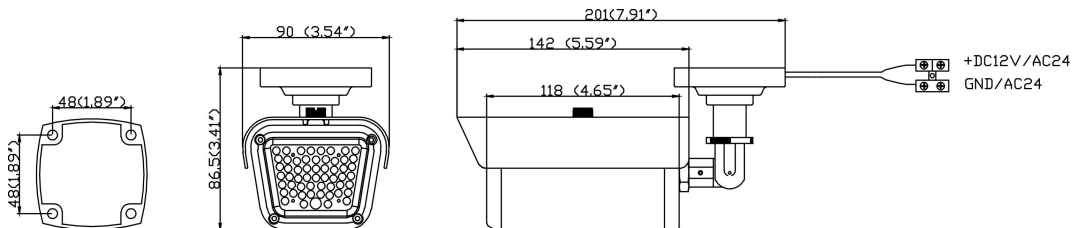

### DIMENSIONS

## SPECIFICATIONS

---

<b>IR Rating</b>	IP66
<b>LED</b>	55PCs
<b>Wave Length</b>	850nm
<b>IR Projecting Angle</b>	60°
<b>Emissive Power</b>	8.8W
<b>Available IR Distance</b>	55M(180.33ft)
<b>Control</b>	CDS/10Lux
<b>Power Supply</b>	DC12V±10%/AC24V±10%
<b>Current Consumption</b>	DC410 Ma/ AC320 mA
<b>Dimension</b>	201×90×86.5(7.91 " ×3.54 " ×3.4 " )
<b>Weight</b>	750g
<b>Storage Temperature</b>	-30℃ ~ +60℃
<b>Operation Temperature</b>	-30℃ ~ +40℃
<b>Package</b>	12PCs/CTN 12.5KGs 527×330×435mm(20.74 " ×12.99 " ×17.12 " )