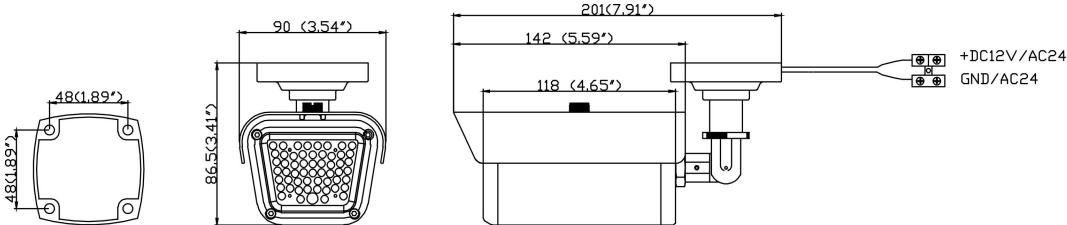

# LIR-CA32

### DIMENSIONS

## SPECIFICATIONS

IR Rating	IP66
LED	55PCs
Wave Length	850nm
IR Projecting Angle	80°
Emissive Power	8.8W
Available IR Distance	45M(147.54ft)
Control	CDS/10Lux
Power Supply	DC12V±10%/AC24V±10%
Current Consumption	DC410 Ma/ AC320 mA
Dimension	120×90×86.5(7.91 " ×3.54 " ×3.4 " )
Weight	750g
Storage Temperature	-30℃~+60℃
Operation Temperature	-30℃~+40℃
Package	12PCs/CTN 12.5KGs 527×330×435mm(20.74 " ×12.99 " ×17.12 " )