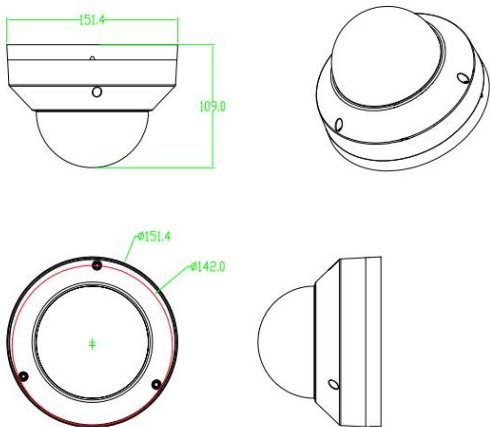

CIR-HDR6FLSC

2 MP AHD Motorized Lens Camera

FEATURES

- 1/ 2.8" 2.1Mega-pixel SONY CMOS
- 2.8-12mm Motorized Varifocal IR Lens
- 6PCs Super High Power IR LEDs, IR Range: 30~35M(outdoor)
- support four video signal output(AHD/TVI/CVI/CVBS), default video output is AHD
- Support Dip switch for signal changes
- Feature:Defog, WDR, 3DNR, SENS-UP, UTC, UTP

DIMENSION

SPECIFICATIONS

CIR-HDR6FLSC	
IP Rating	IP67
Filter	Removable IR Cut Filter
Image Sensor	1/ 2.8" 2.1Mega-pixel Sony CMOS
Pixels	1920(H)*1080(V)
Horizontal Resolution	1080P
Minimum Lux	0Lux(6PCs Super High Power LEDs ON)
Vertical Frequency	NTSC:60Hz PAL:50Hz
Scanning System	Progressive
S/N Ratio	≥50dB
Electronic Shutter	NTSC:1/60-1/60,000S PAL:1/50-1/50,000S
Lens	2.8-12mm Motorized Varifocal IR Lens
White Balance	ATW
OSD	YES
BackLight Compensation	ON/OFF
AUTO Gain Control	ON
3DNR	ON/OFF
WDR	ON/OFF
Defog	ON/OFF
Day&Night	AUTO/Color/BW/Ext
Available IR Distance	30~35M
Gamma	0.45
Video Output	HD-AHD (TVI / CVI / CVBS)
Power Supply	DC12V@AC24V
Current consumption	DC12V:600mA(MAX)/ AC24V:320mA(MAX)
Dimension	Ø151.4×109mm
Weight	1300g
Storage Temperature	-30 ~ +60°C
Operating Temperature	-30 ~ +40°C