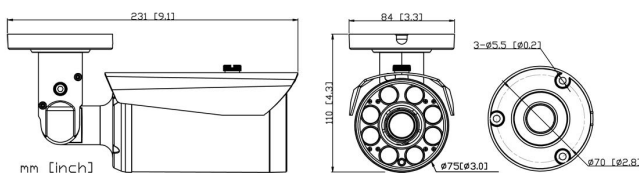

5 MP Face Capture Network Camera

FEATURES

- Programme: IMX335+RV1109 , FLASH : 256MB , DDR : 1GB , 5MP@25/30fps high resolution, 4M/3M/1080P/720P real-time video output
- Dual-core ARM Cortex-A7 and RISC-V MCU , 1.2Tops, NPU2.0
- Camera angle、WDR、HLC、BLC、3DNR、OSD Information Overlay,Suitable for different monitoring environments
- Supporting Face Detection, Face Database (Max to 11000), Face Comparisons, Face Selective Capture, Snapshot 32 faces at the same time.
- Support Face Attribute Extraction (Age,Gender)
- Support H.265 and H.264

DIMENSION

SPECIFICATIONS

CIR-HDO28MJFR

Camera

IP Rating	IP66
Filter	Removable IR Cut Filter
Image Sensor	Progressive Scan CMOS
Lens	2.7-13.5mm Motorized Varifocal IR Lens
Resolution	2592(H)×1920(V)
Electronic Shutter	NTSC:1/30-1/100,000s PAL:1/25-1/100,000s
Min Illumination	0Lux

General Function	Flashing, Mirror, OSD information overlay、Camera angle
------------------	--

General

Power Supply	DC12V±10% , POE(Optional)
Current Consumption	770mA(Max)
Dimension	231×84×110mm
Weight	820g
Storage Temperature	-30 ~ +60℃
Operating Temperature	-30 ~ +40℃