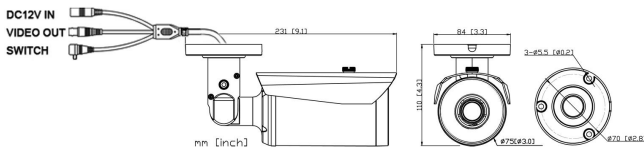

CIR-ESR28KGC

2 MP AHD Camera

FEATURES

- 1/3" 2M Progressive Scan CMOS
- support four video singnal output(1080P AHD /1080P TVI / 1080P CVI / CVBS), default video output is AHD
- 42PCs SMD LEDs,IR Range: 35~40M (Outdoor)
- 2.8-12mm Varifocal IR Lens
- Feature:DWDR, 3DNR/2DNR,UTC,OSD , MIRROR , BLC , AWB

DIMENSION

SPECIFICATIONS

CIR-ESR28KGC

IP Rating	IP66
Filter	Removable IR Cut Filter
Image Sensor	1/3" 2M Progressive Scan CMOS
Pixels	1920(H)×1080(V)
Horizontal Resolution	2MP
Minimum Lux	0Lux(42PCs SMD LEDs ON)
Vertical Frequency	NTSC:60Hz PAL:50Hz
Scanning System	Progressive
S/N Ratio	≥52dB
Lens	2.8-12mm Varifocal IR Lens
White Balance	ATW/MWB
FLIP	OFF/ON
MIRROR	OFF/ON
OSD	YES
3DNR /2DNR	AUTO/MANUAL
DWDR	OFF/ON
Day&Night	AUTO/Color/BW/Ext
Available IR Distance	35~40M
Video Output	HD-AHD (TVI / CVI / CVBS)
Power Supply	DC12V±10%
Current consumption	600mA (MAX)
Dimension	231×84×110mm
Weight	720g
Storage Temperature	-30 ~ +60°C
Operating Temperature	-30 ~ +40°C