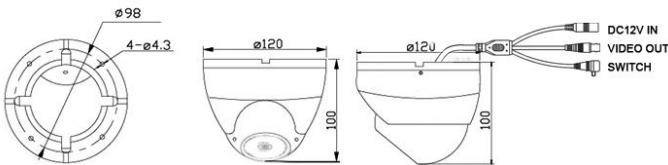

CIR-ESO46KFC

5 MP AHD Camera

FEATURES

- 1/2.9" 5M Progressive Scan CMOS
- support four video signal output(5MP AHD / 5MP TVI / 4MP CVI / 1080P/960H CVBS), default video output is AHD
- 24PCs SMD IR LEDs, IR Range: 15~20M (Outdoor)
- 2.7-13.5mm Varifocal IR Lens
- Feature: DWDR, DNR, UTC, OSD, MIRROR, BLC

DIMENSION

SPECIFICATIONS

CIR-ESO46KFC

IP Rating	IP66
Filter	Removable IR Cut Filter
Image Sensor	1/2.9" 5M Progressive Scan CMOS
Pixels	2592(H)×1944(V)
Horizontal Resolution	5MP
Minimum Lux	0Lux(24 Pieces SMD IR LED ON)
Vertical Frequency	NTSC:60Hz PAL:50Hz
Scanning System	Progressive
S/N Ratio	≥52dB
Lens	2.7-13.5mm Varifocal IR Lens
White Balance	ATW/MWB
MIRROR	DEFAULT / H / V / HV
OSD	YES
DNR	OFF/ON
DWDR	OFF/ON
Day&Night	AUTO/Color/BW/Ext
Available IR Distance	15-20M
Video Output	HD-AHD (TVI / CVI / CVBS)
Power Supply	DC12V±10%
Current consumption	530mA (MAX)
Dimension	Φ120×100mm
Weight	790g
Storage Temperature	-30 ~ +60°C
Operating Temperature	-30 ~ +40°C