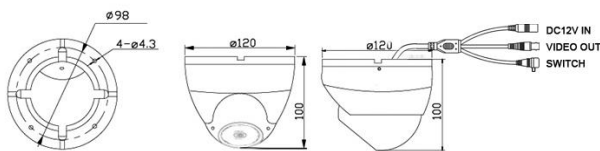

### DIMENSION

### SPECIFICATIONS

CIR-EDO46LYC	
IP Rating	IP66
Filter	Removable IR Cut Filter
Image Sensor	1/2.8" 5M Progressive Scan Sony CMOS
Pixels	2688(H)×1944(V)
Horizontal Resolution	5MP
Minimum Lux	0Lux (24PCs SMD LEDs ON)
Vertical Frequency	NTSC:60Hz PAL:50Hz
Scanning System	Progressive
S/N Ratio	≥56dB
Lens	2.7-13.5mm Motorized Varifocal IR Lens
Electronic Shutter	NTSC:1/30-1/30,000S PAL:1/25-1/30,000S
White Balance	AUTO /AUTOext /PRESET /MANUAL
OSD	YES
BackLight Compensation	ON/OFF
AUTO Gain Control	ON
Defog	OFF/ON
DNR	OFF /LOW /MIDDLE /HIGH
WDR	OFF/ON
BLC	OFF/ON
HLC	OFF/ON
MOTION	OFF/ON
MIRROR	OFF/ON
PRIVACY	16 region
Day&Night	AUTO/Color/BW/Ext
Available IR Distance	15-20M
Gamma	0.45
Video Output	HD-TVI ( AHD / CVI / CVBS)
Power Supply	DC12V±10%
Current consumption	530mA (MAX)
Dimension	Φ120×100mm
Weight	790g
Storage Temperature	-30 ~ +60°C
Operating Temperature	-30 ~ +40°C