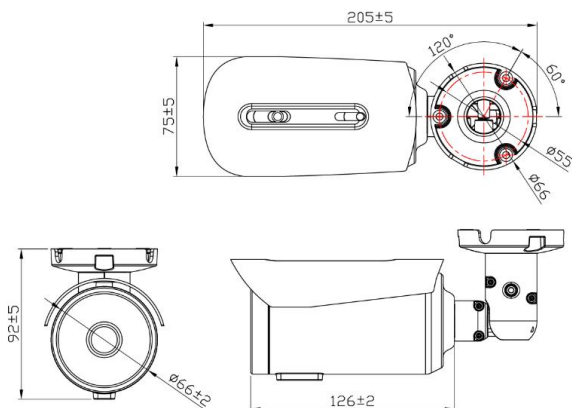

5 MP Network Cameras

FEATURES

- Programme: GC4653+FH8856 V200 ,FLASH :16MB ,DDR :128MB , 5MP@25/fps、 4MP@25/fps high resolution, 3M/1080P real-time video output
- Dual stream support (Stream rate: 36Kb-16M)
- 3.6mm IR Lens, 24PCs SMD IR LEDs,IR Range: 15~20M
- IP66 compliant
- ONVIF Profile S and API
- True Day/ Night Operation: IR Cut Filter (ICR)
- Storage: NVR 、 VMS
- Support H.265 and H.264
- Power Supply: DC12V±10%, PoE (Optional)

DIMENSION

SPECIFICATIONS

CIR-EBA27MNC

Camera	
IP Rating	IP66
Filter	Removable IR Cut Filter
Image Sensor	Progressive Scan CMOS
Lens	3.6mm IR Lens
Resolution	2592(H)×1920(V)
Electronic Shutter	NTSC:1/30-1/100,000s PAL:1/25-1/100,000s
Min Illumination	0Lux
Available IR Range	15~20M
Video/Audio	
Video Compression	H.264 / H.265
Transmission Stream Rate	Dual Stream (Code Rate:36Kb~16M)
Frame Rate	1~25fps (PAL) ,1~30fps (NTSC)
Audio Compression	/
External Interface	
Network Interface	RJ45*1 10M/100M
Remote Control Interface	/
Audio Interface	/
Alarm Interface	/
Network	
Protocol	TCP/IP, UDP, SMTP, DDNS, DHCP, FTP, RTSP,HTTPS,IPv6
Network Support	ONVIF Profile S , API
Maximum Users	10
Web Language	English, Simplified Chinese, Traditional Chinese
Function	
Image Setting	Contrast, Brightness, Sharpness, Saturation , 3DNR, BLC, DWDR
Storage	NVR、 VMS、
Video Type	Manual, Motion Detection
Alarm Triggers	Motion Detection
Alarm Event	Snapshot, Video, Email Upload,
System/Explorer Support	Chrome, Firefox, Safari, IE11.0 and above
General Function	Flashing,Mirror, OSD information overlay、 Camera angle
General	
Power Supply	DC12V±10% , POE(Optional)
Current Consumption	650mA(Max)
Dimension	205×75×92mm
Weight	620g
Storage Temperature	-30 ~ +60°C
Operating Temperature	-30 ~ +40°C